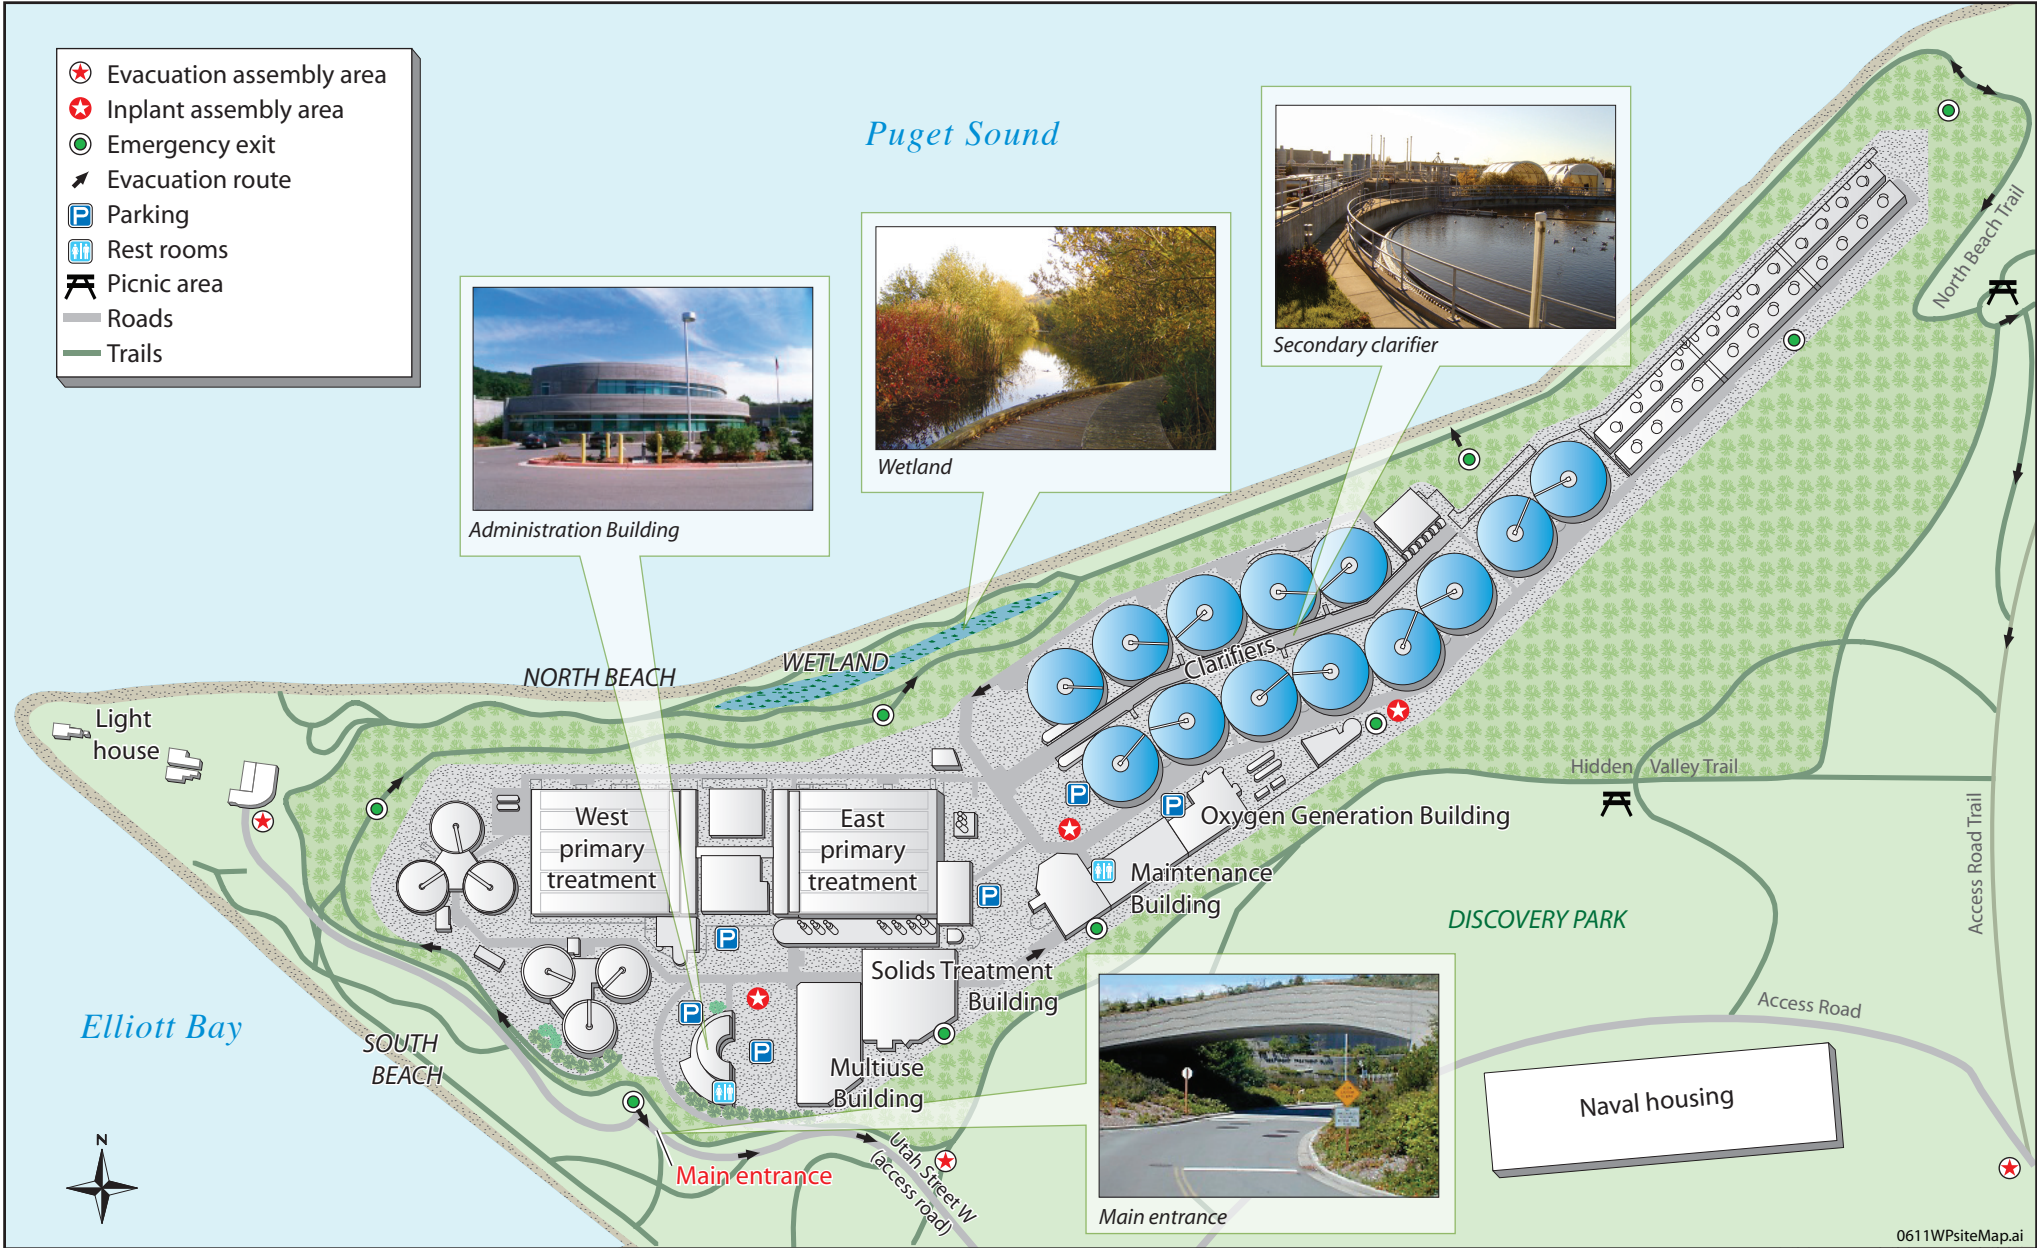

West Point Treatment Plant

0611WPsiteMap.ai

1400 Utah Street West
 Seattle, WA 98199
 206-263-3800

To: Park entrance,
 Discovery Park Environmental Learning Center,
 and Historic District